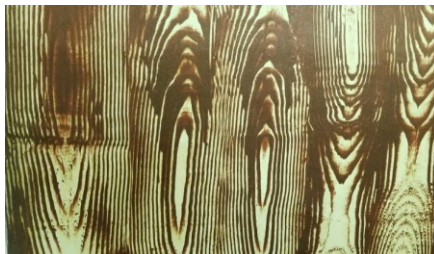

Sandy Trowel

Multi Color Sandy Trowel

Three Shades Sandy Trowel

3D Wall Panel

Plain Wood Effect

Giraffe Skin

“ There are paints and there are paints, but you can avoid reality,
but you cannot avoid the consequences of avoiding reality - Expert Quote ”

▶ WALL PAINT DESIGN(S)

Rocky Maitama

Marble Effect

Multiple Color Brick

Animal Skin

Cracko Finish

Crocodile Skin

Forest Walk

Prestige

Prestige

EXPERT PAINTS

7 STAR SMOOTH SILK

A perfect smooth silk with excellent spread and coverage. It contains enough antifungal solution, dust resistant and anti-fouling materials which resist insects and wall reptiles. (It is 7 star in ranking)